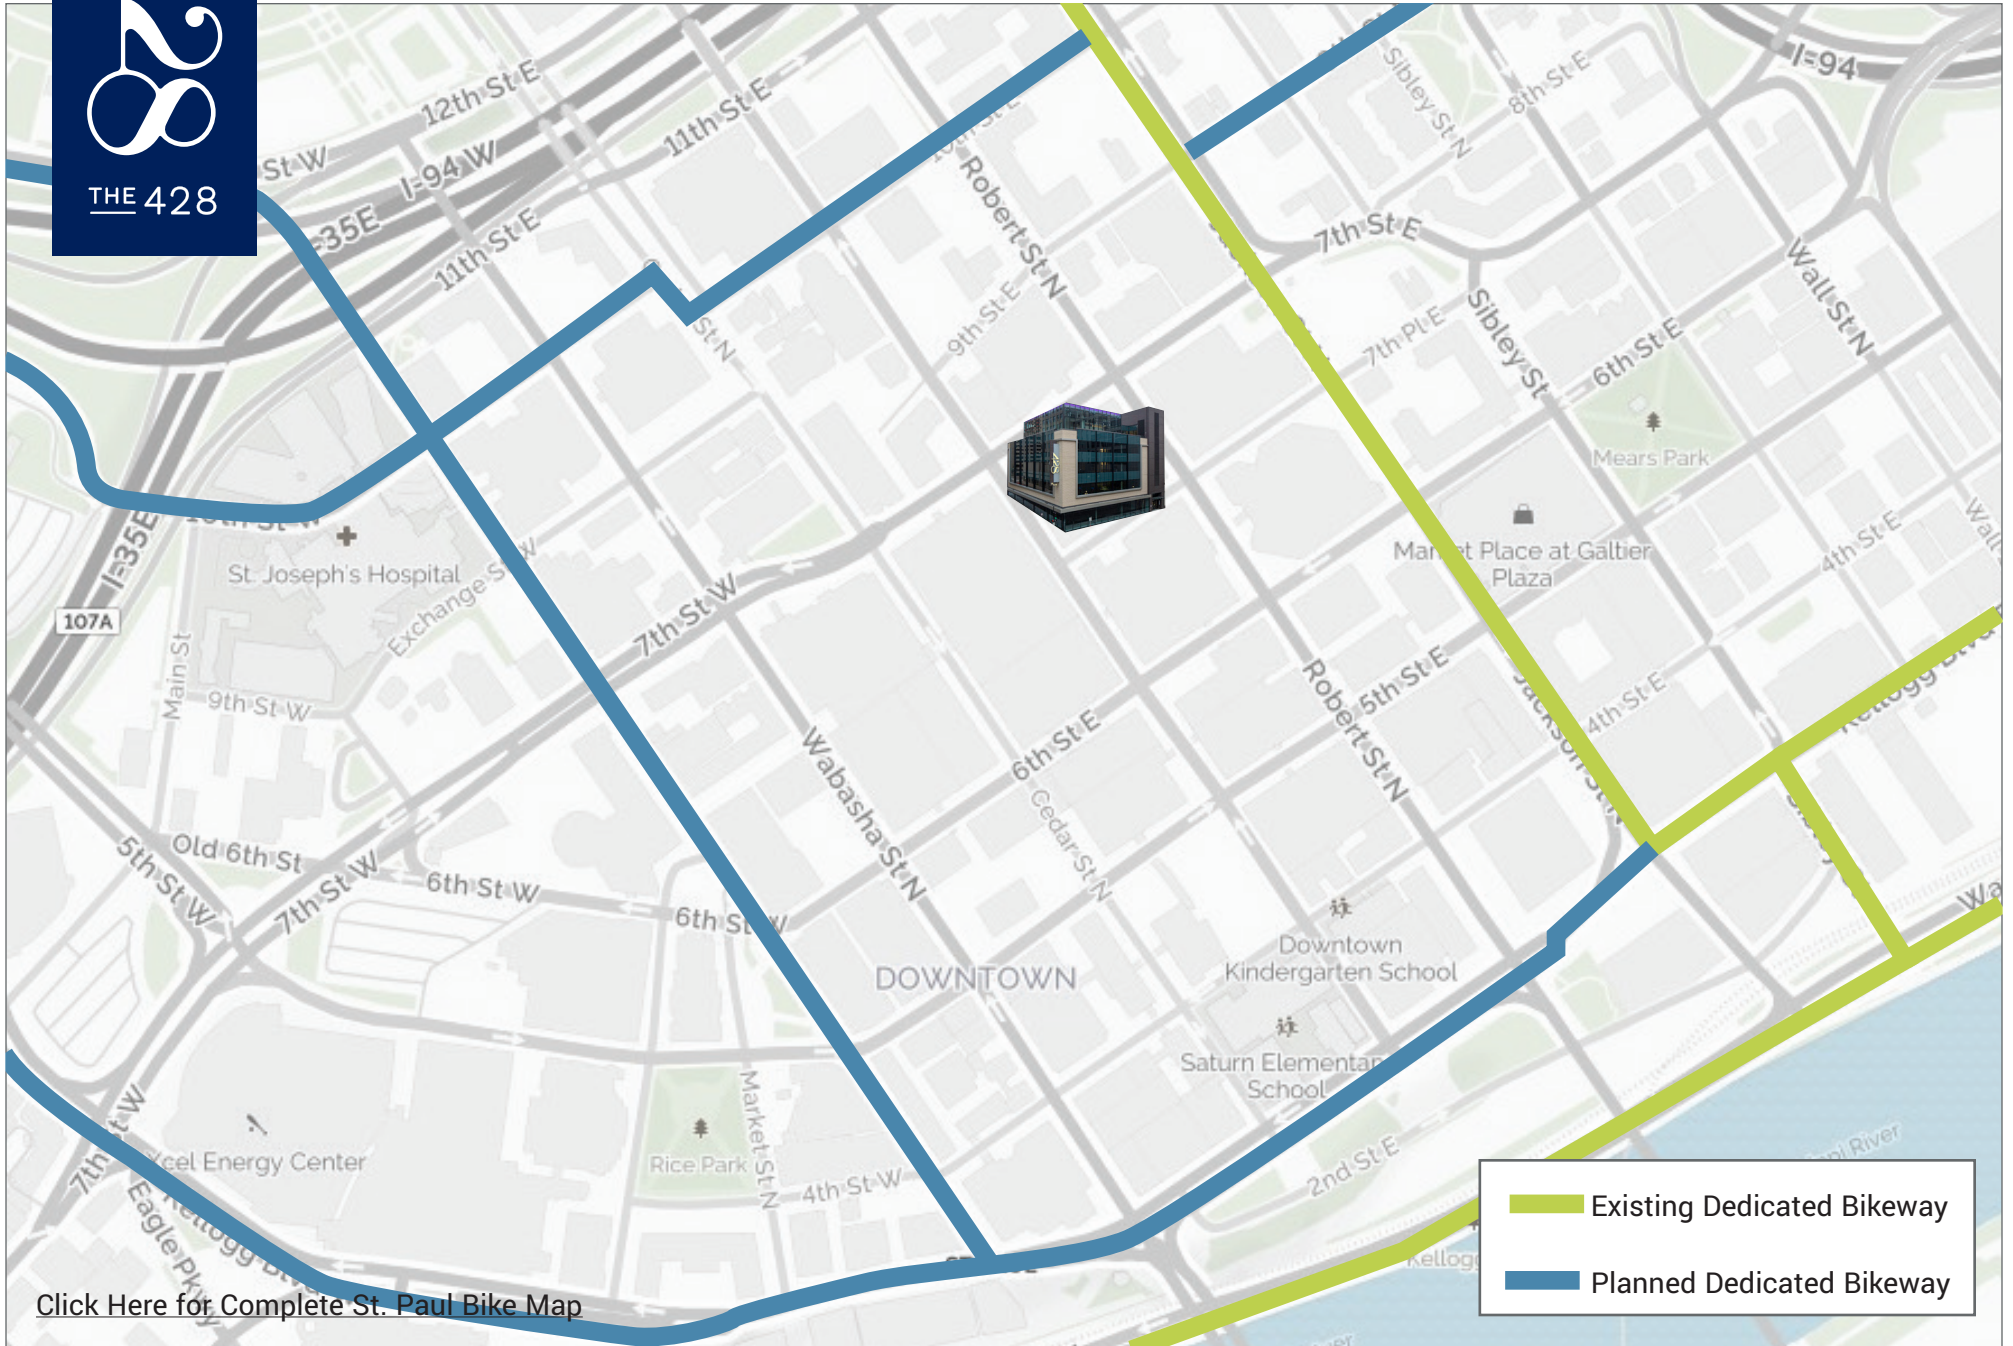

CAPITAL CITY BIKEWAY

[Click Here for Complete St. Paul Bike Map](#)