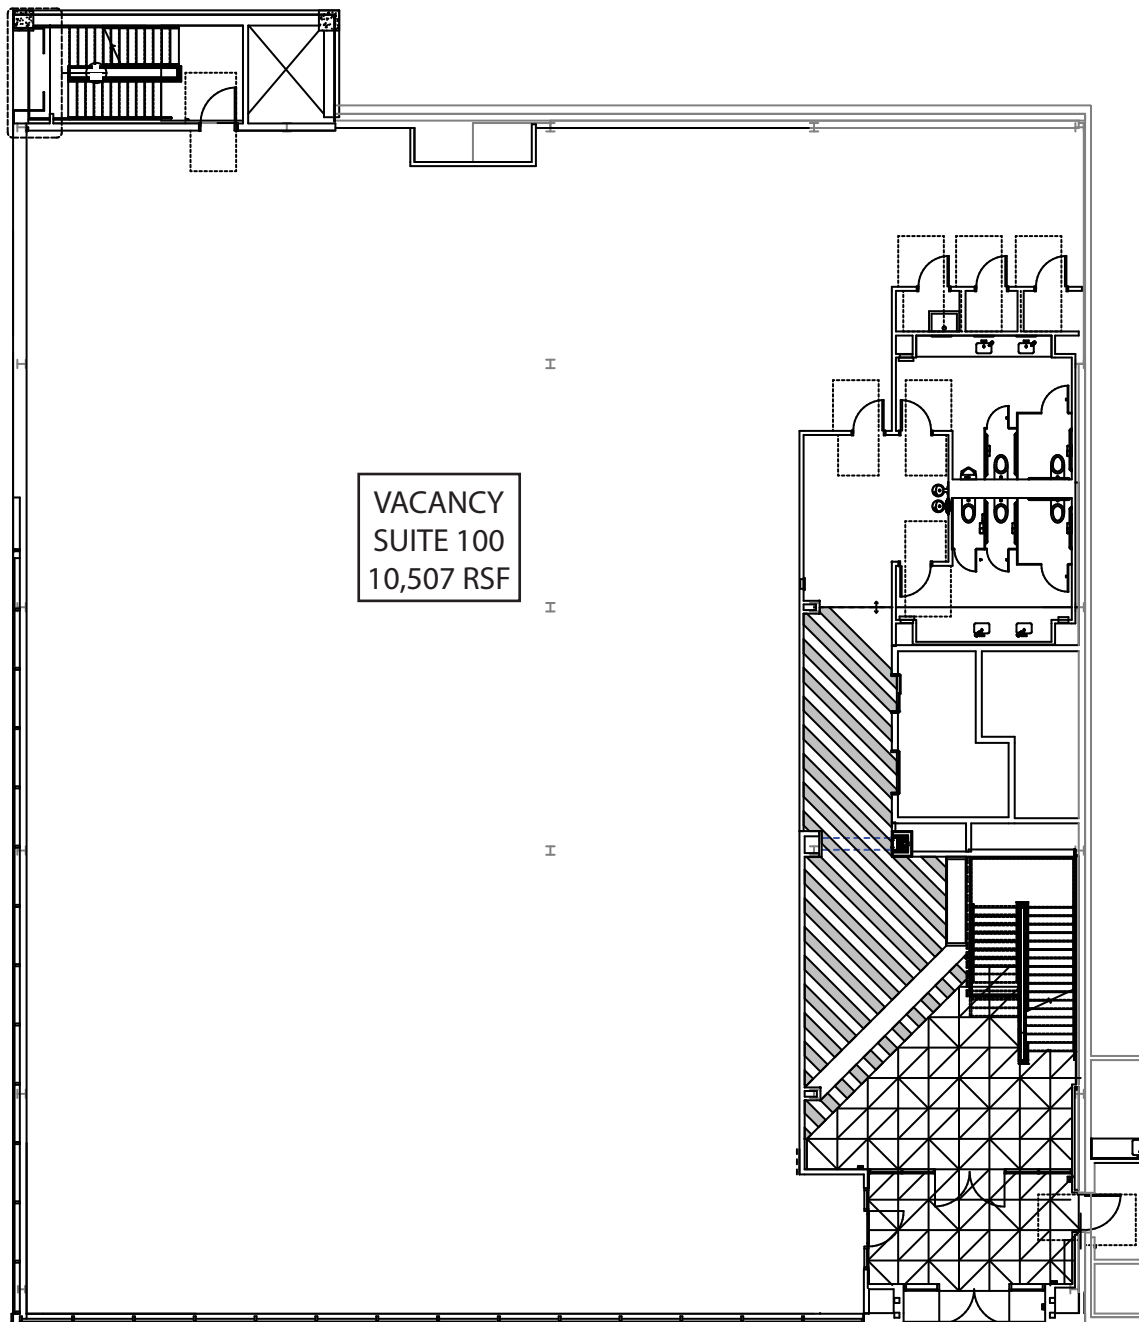

THE 428

FOR LEASE

The first LEED Silver™ and WELL Gold Certified™ building
in the five-state area.

428 MINNESOTA STREET, SAINT PAUL, MN 55101

the428.com

FIRST FLOOR

Pat Wolf
(651) 290-8892
patwolf@cres-inc.com